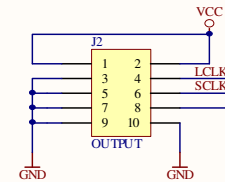

MCA2X16 LED Controller

MCA2X16 LED Controller

Q1 SA23-12

Q2 SA23-12

Q3 SA23-12

Q4 SA23-12

Header 8X2

OUTPUT