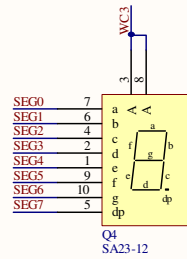

MCA2X16 LED Controller

MCA2X16 LED Controller

Q1 SA23-12

Q2 SA23-12

Q3 SA23-12

Q4 SA23-12

Header 8X2

OUTPUT