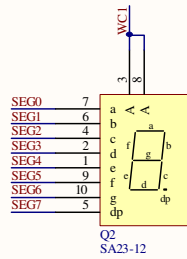

MCA2X16 LED Controller

MCA2X16 LED Controller

Q1 SA23-12

Q2 SA23-12

Q3 SA23-12

Q4 SA23-12

Header 8X2

OUTPUT