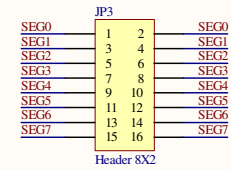

MCA2X16 LED Controller

MCA2X16 LED Controller

Q1 SA23-12

Q2 SA23-12

Q3 SA23-12

Q4 SA23-12

Header 8X2

OUTPUT