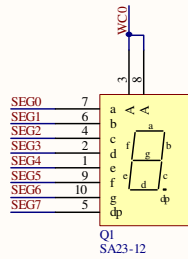

MCA2X16 LED Controller

MCA2X16 LED Controller

Q1 SA23-12

Q2 SA23-12

Q3 SA23-12

Q4 SA23-12

Header 8X2

OUTPUT