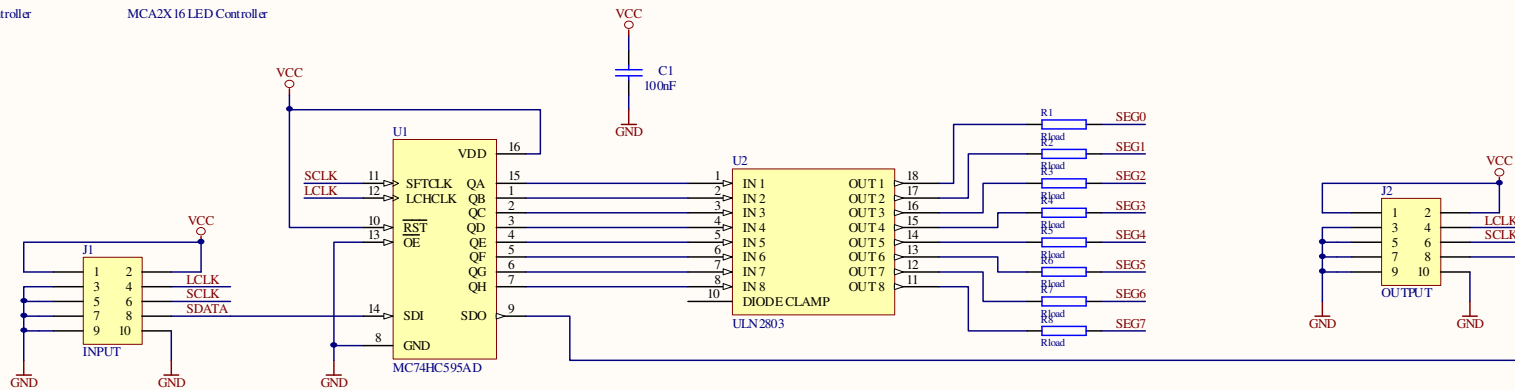

MCA2X16 LED Controller

MCA2X16 LED Controller

Q1 SA23-12

Q2 SA23-12

Q3 SA23-12

Q4 SA23-12

Header 8X2

OUTPUT