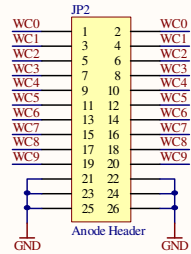

MCA2X16 LED Controller

MCA2X16 LED Controller

Q1 SA23-12

Q2 SA23-12

Q3 SA23-12

Q4 SA23-12

Header 8X2

OUTPUT