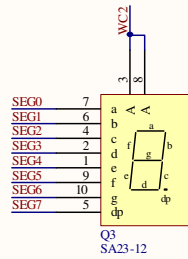

MCA2X16 LED Controller

MCA2X16 LED Controller

Q1 SA23-12

Q2 SA23-12

Q3 SA23-12

Q4 SA23-12

Header 8X2

OUTPUT